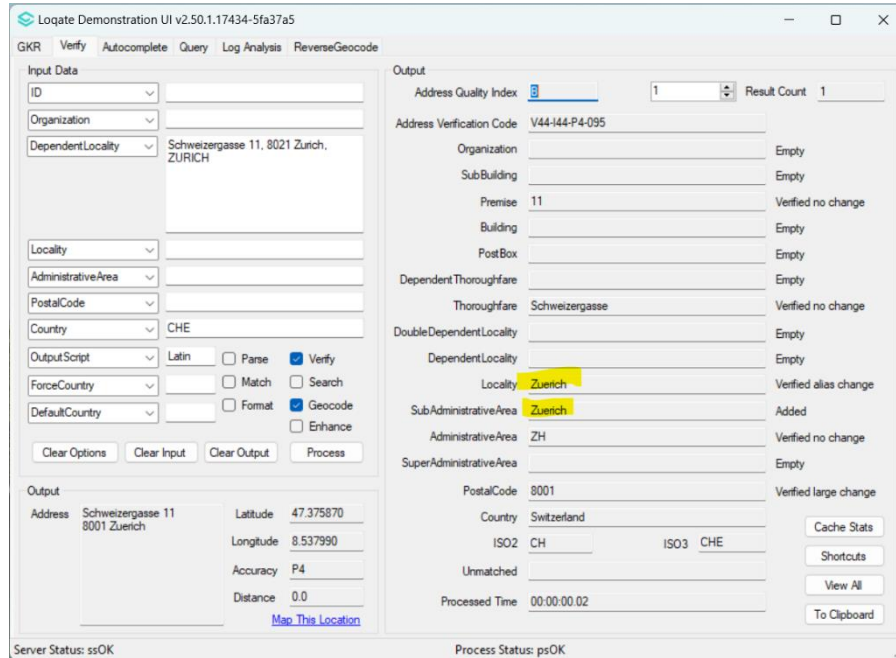

**Input Address:**

Address1: Schweizergasse 11, 8021 Zurich, ZURICH  
 Country: CH

**Before**

**After**