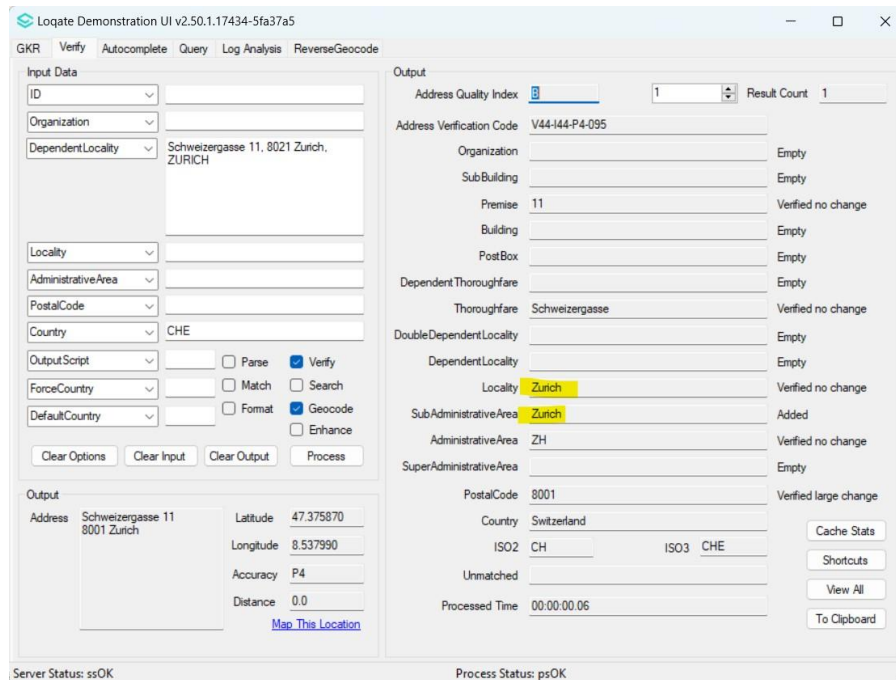

**Input Address:**

Address1: Schweizergasse 11, 8021 Zurich, ZURICH  
 Country: CH

**Before**

**After**