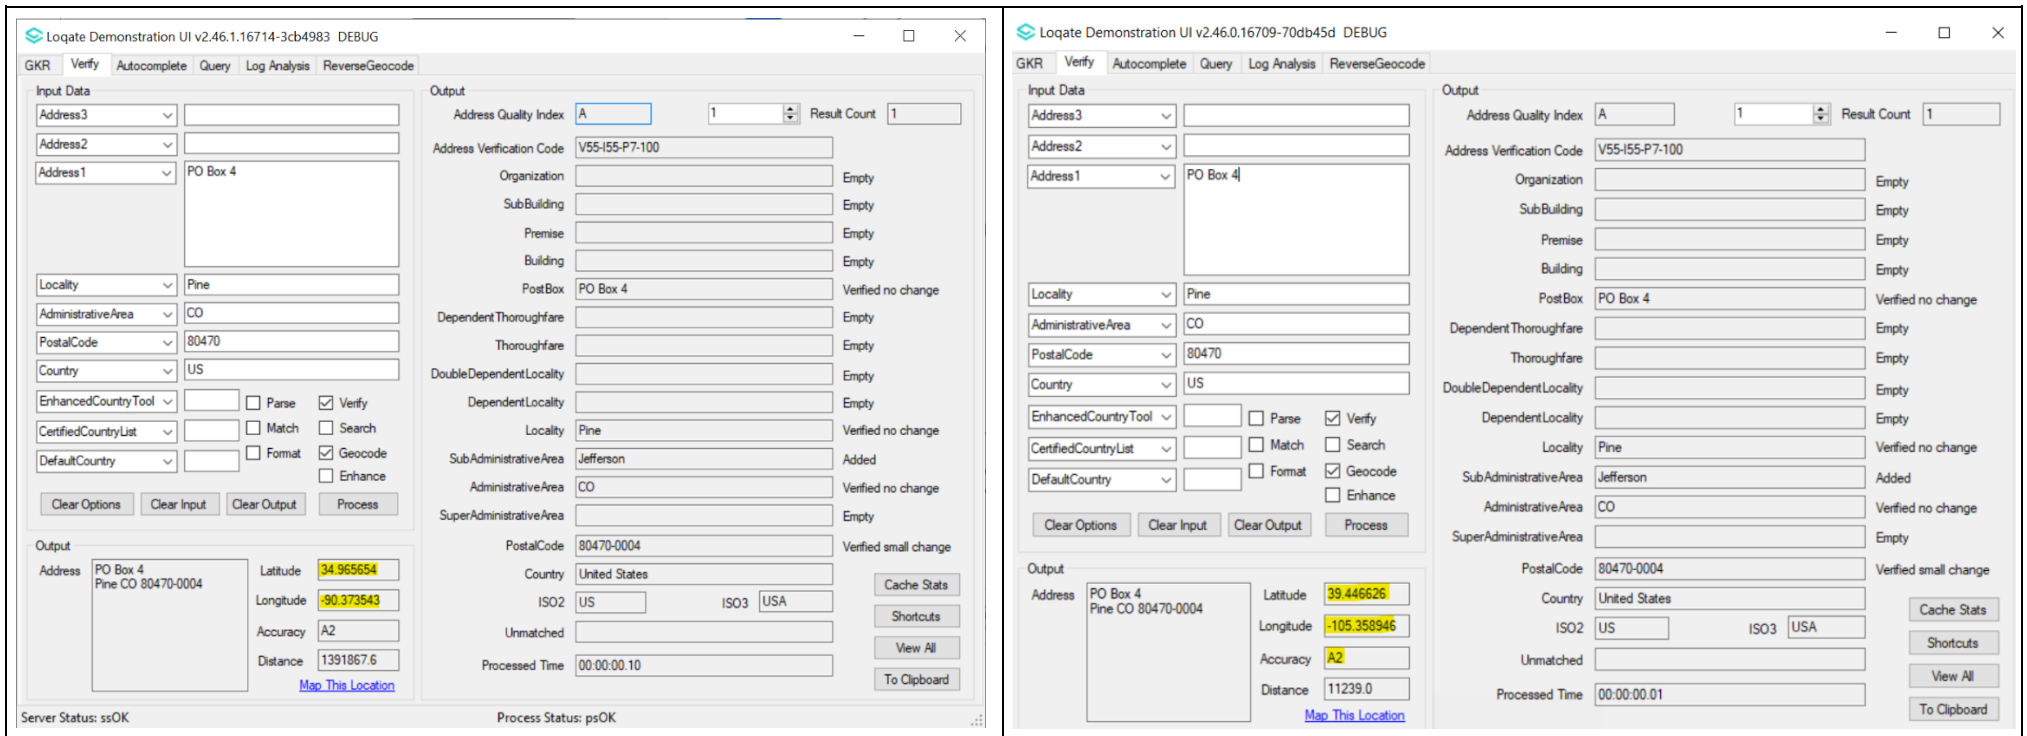

Installation Instructions

Please remember to update both the program files and the reference data and **please install these to a new fresh folder location**. The improvements are tied to the data in the Global Knowledge Repository and the Local API. When updating the data, it is recommended to use a new data folder each time to ensure the latest dataset is installed properly.

If you need any assistance with the upgrade of the Local API or the data update process, please contact [GBG Loqate Support](#).

The setup wizard for the [Local API](#) can be obtained from our SFTP server. Please contact your account manager to retrieve the SFTP information. If you do not know who your account manager is, please contact the support team at LoqateSupport@gbgplc.com.

GBG Loqate, 3101 Park Blvd, Suite 01-105, Palo Alto, CA 94306-2233, USA

T (800) 313-3910 | E support@loqate.com | <http://www.loqate.com>

Registered office as above. Registered in England and Wales number 2415211. VAT number 539 7162 18.