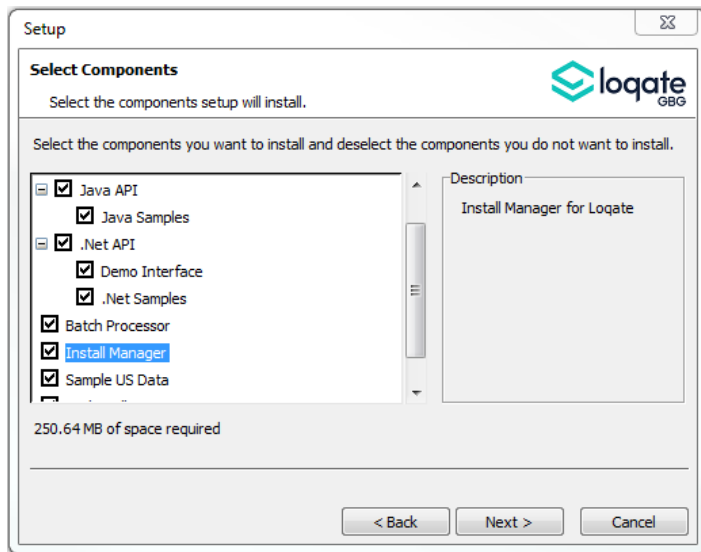

Installation Instructions

The 2019Q1.1 release makes improvements to the performance of the verification process and the quality of the results.

Please remember to update both the program files and the reference data. The improvements are tied to the data in the Global Knowledge Repository and the Local API. If you need any assistance with the upgrade of the Local API or the data update process, please contact [GBG Loqate Support](#).

The setup wizard for the [Local API](#) can be obtained from our SFTP server. Please contact your account manager to retrieve the SFTP information. If you do not know who your account manager is, please contact the support team at support@loqate.com.

[GBG Loqate data packs](#) can be downloaded and installed using the Install Manager. This is a component you will need to select during the installation of the Local API as shown below.

Standard GBG Loqate Installation (Multi-threaded)

1. Download the contents of the [2019Q1.1/AppInstaller](#) directory.
2. Check the MD5 checksums to ensure that the download has been successful.
3. Run the relevant Loqate Local API installer. Please note you may need to add execute privileges to the relevant installer when using Linux. Make sure the option "Install Manager" is selected for installation.
4. Execute the Install Manager script (InstallManager.bat on Windows and InstallManager.sh on other Linux/Unix platforms) and install the data. For further details, please review the 2019Q1.1 Installation Instructions document.
5. Run the relevant Global Knowledge Repository installer. Please note you may need to add execute privileges when using Linux.

Single-threaded GBG Loqate Installation

1. Download the contents of the [2019Q1.1/STAppInstaller](#) directory.
2. Check the MD5 checksums to ensure that the download has been successful.

GBG Loqate, 805 Veterans Blvd Ste 305, Redwood City CA 94063-1737, USA

T (800) 313-3910 | E support@loqate.com | <http://www.loqate.com>

Registered office as above. Registered in England and Wales number 2415211. VAT number 539 7162 18.