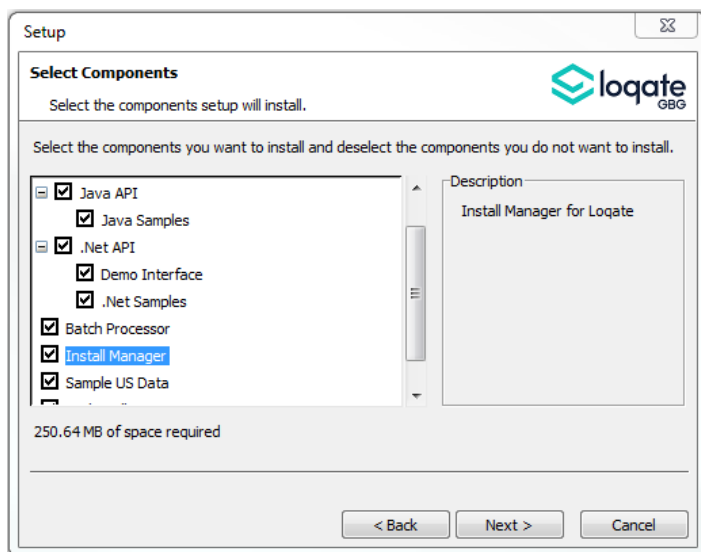

Installation Instructions

The 2019Q1.0 release makes improvements to the performance of the verification process and the quality of the results.

Please remember to update both the program files and the reference data. The improvements are tied to the data in the Global Knowledge Repository and the Local API. If you need any assistance with the upgrade of the Local API or the data update process, please contact [GBG Loqate Support](#).

The setup wizard for the [Local API](#) can be obtained from our SFTP server at:

- Site: sftp://updates.gbqplc.com or <https://updates.gbqplc.com>
- User: release
- Password: lqt0414
- Directory: /2019Q1.0

[GBG Loqate data packs](#) can be downloaded and installed using the Install Manager. This is a component you will need to select during the installation of the Local API as shown below.

Standard GBG Loqate Installation (Multi-threaded)

1. Download the contents of the [2019Q1.0/AppInstaller](#) directory.
2. Check the MD5 checksums to ensure that the download has been successful.
3. Run the relevant Loqate Local API installer. Please note you may need to add execute privileges to the relevant installer when using Linux. Make sure the option "Install Manager" is selected for installation.
4. Execute the Install Manager script (InstallManager.bat on Windows and InstallManager.sh on other Linux/Unix platforms) and install the data. For further details, please review the 2019Q1.0 Installation Instructions document.
5. Run the relevant Global Knowledge Repository installer. Please note you may need to add execute privileges when using Linux.

GBG Loqate, 805 Veterans Blvd Ste 305, Redwood City CA 94063-1737, USA

T (800) 313-3910 | E support@loqate.com | <http://www.loqate.com>

Registered office as above. Registered in England and Wales number 2415211. VAT number 539 7162 18.