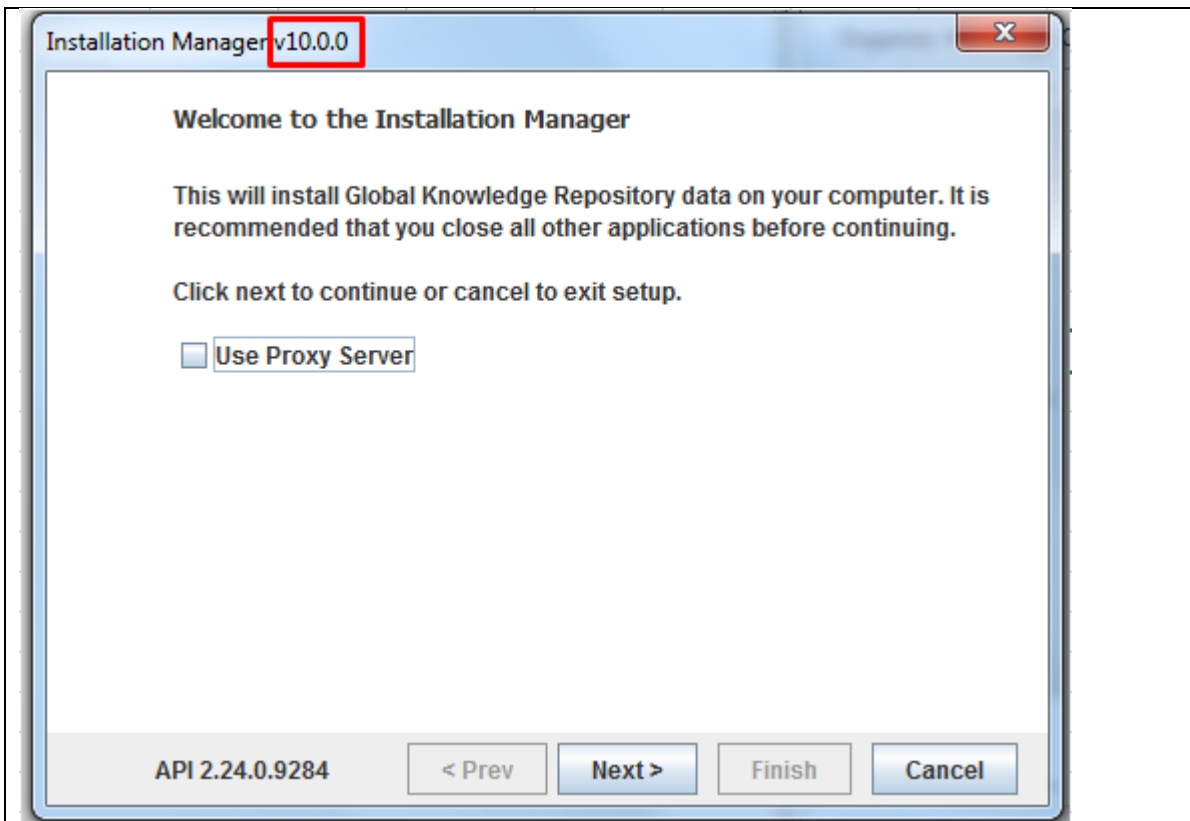

2017Q3.0 Release : GUI Mode