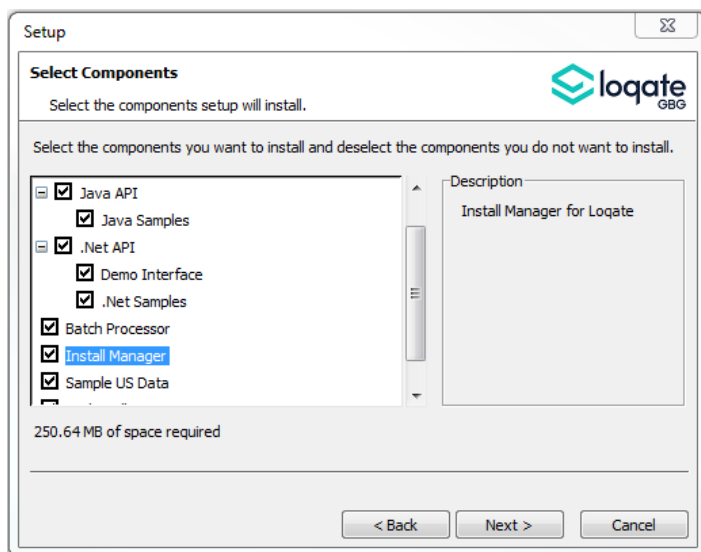

Installation Instructions

The 2018Q4.1 release makes improvements to the performance of the verification process and the quality of the results.

Please remember to update both the program files and the reference data. The improvements are tied to the data in the Global Knowledge Repository and the Local API. If you need any assistance with the upgrade of the Local API or the data update process, please contact [GBG Loqate Support](#).

The setup wizard for the [Local API](#) can be obtained from our SFTP server at:

- Site: sftp://updates.gbqplc.com or <https://updates.gbqplc.com>
- User: release
- Password: lqt0414
- Directory: /2018Q4.1

[GBG Loqate data packs](#) can be downloaded and installed using the Install Manager. This is a component you will need to select during the installation of the Local API as shown below.

Standard GBG Loqate Installation (Multi-threaded)

1. Download the contents of the [2018Q4.1/AppInstaller](#) directory.
2. Check the MD5 checksums to ensure that the download has been successful.
3. Run the relevant Loqate Local API installer. Please note you may need to add execute privileges to the relevant installer when using Linux. Make sure the option "Install Manager" is selected for installation.
4. Execute the Install Manager script (InstallManager.bat on Windows and InstallManager.sh on other Linux/Unix platforms) and install the data. For further details, please review the 2018Q4.1 Installation Instructions document.
5. Run the relevant Global Knowledge Repository installer. Please note you may need to add execute privileges when using Linux.

GBG Loqate, 805 Veterans Blvd Ste 305, Redwood City CA 94063-1737, USA

T (800) 313-3910 | E support@loqate.com | <http://www.loqate.com>

Registered office as above. Registered in England and Wales number 2415211. VAT number 539 7162 18.