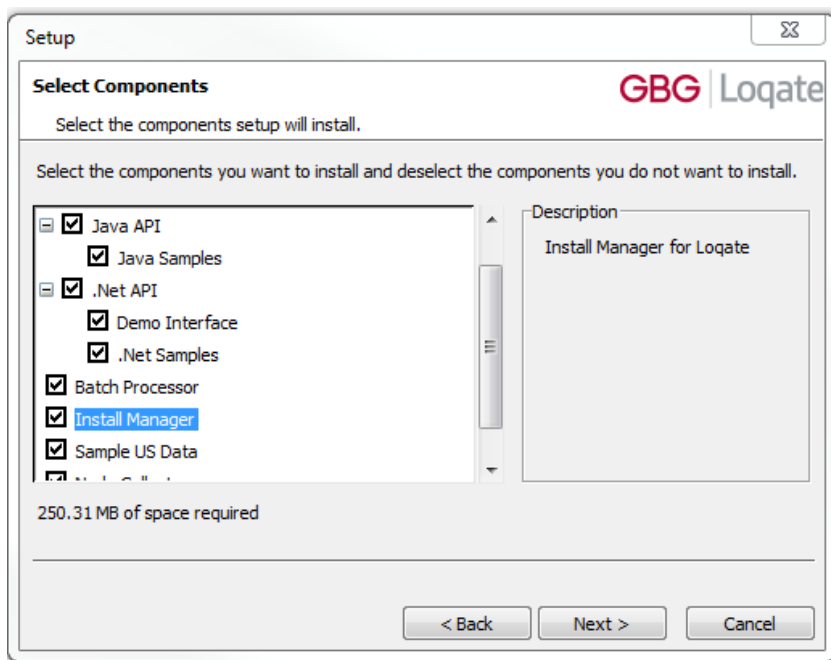

Installation Instructions

The 2018Q1.1 release makes improvements to the performance of the verification process and the quality of the results.

Please remember to update both the program files and the reference data. The improvements are tied to the data in the Global Knowledge Repository and the Local API. If you need any assistance with the upgrade of the Local API or the data update process, please contact [GBG Loqate Support](#).

The setup wizard for the **Local API** can be obtained from our FTP server at:

- Site: ftp://ftp.loqate.com
- User: u58463092-build
- Password: lqt0414
- Directory: /2018Q1.1

GBG Loqate data packs can be downloaded and installed using the Install Manager. This is a component you will need to select during the installation of the Local API as shown below.

Standard GBG Loqate Installation (Multi-threaded)

1. Download the contents of the [2018Q1.1/AppInstaller](#) directory.
2. Check the MD5 checksums to ensure that the download has been successful.
3. Run the relevant Loqate Local API installer. Please note you may need to add execute privileges to the relevant installer when using Linux. Make sure the option "Install Manager" is selected for installation.
4. Execute the Install Manager script (InstallManager.bat on Windows and InstallManager.sh on other Linux/Unix platforms) and install the data. For further details, please review the 2018Q1.1 Installation Instructions document.
5. Run the relevant Global Knowledge Repository installer. Please note you may need to add execute privileges when using Linux.

GBG Loqate, 805 Veterans Blvd, STE 305, Redwood City, CA 94063, USA

T (800) 313-3910 | E support@loqate.com | <http://www.loqate.com>

Registered office as above. Registered in England and Wales number 2415211. VAT number 539 7162 18.